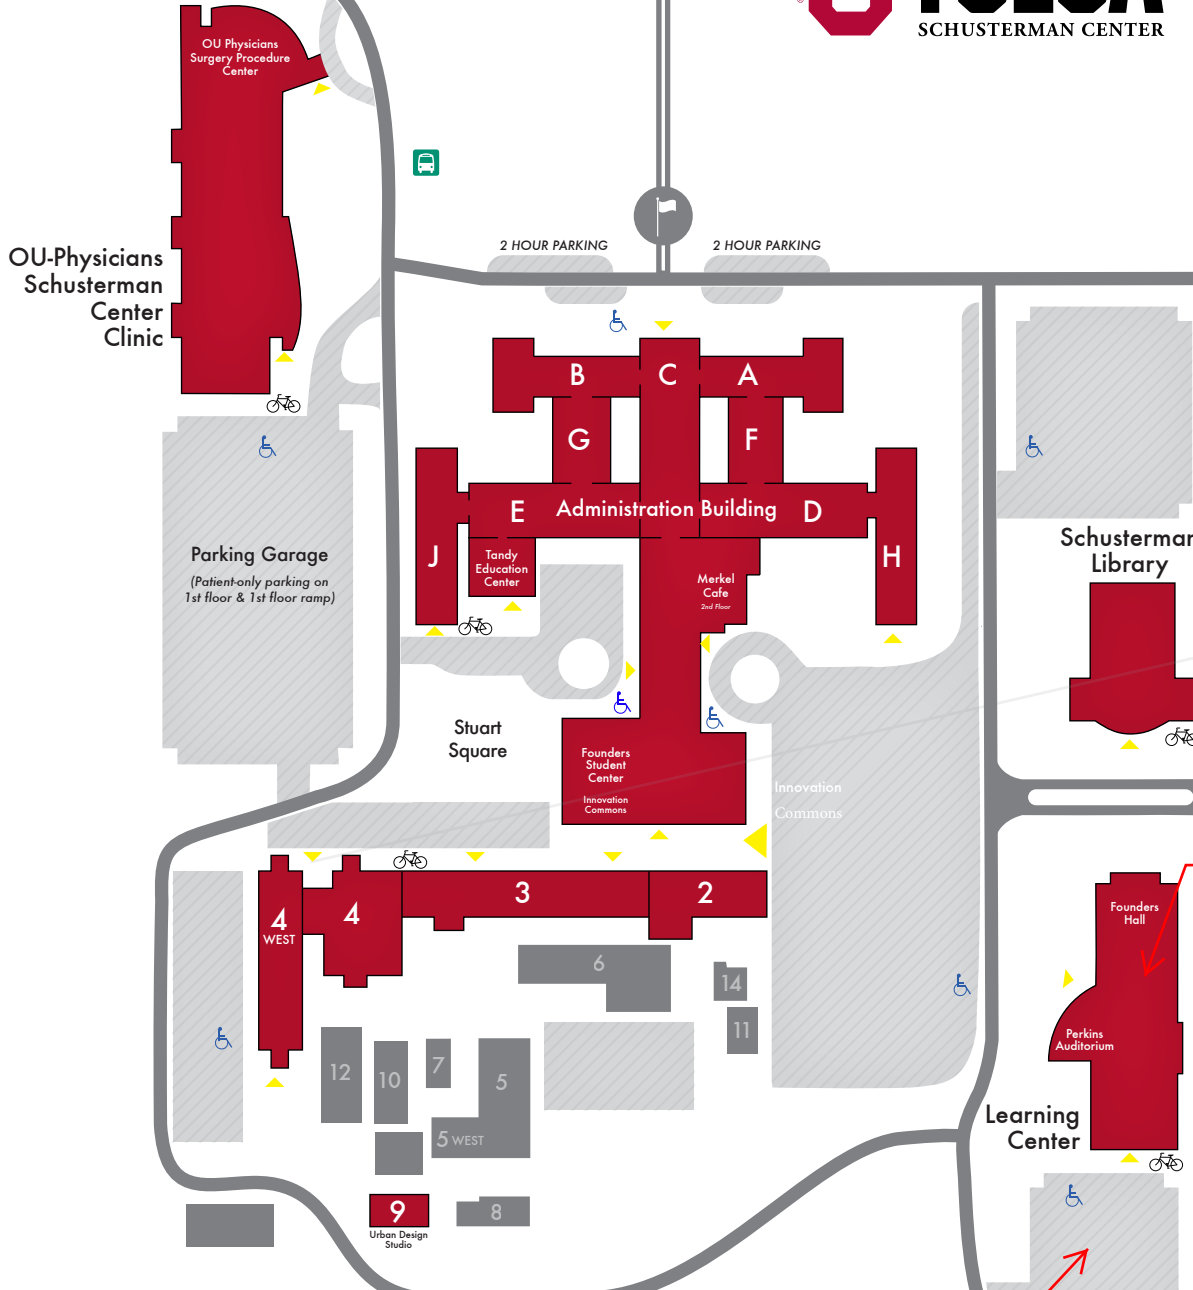

41st Street

Course Classroom Location

Learning Center Parking

- Handicap Parking
 - Bike Rack
 - Tulsa Transit Bus Stop
 - Building Entrance
 - Parking
- N
 W E
 S

Yale Avenue

To Interstate 44

Administration Building

A WING

Floor 1 College of Nursing
Floor 2 OB GYN

B Wing

Floor 1 OU-TU School of Community Medicine
Floor 2 OU-TU School of Community Medicine
Floor 3 President's Office
Floor 3 Academic Affairs

C Wing

Floor 1 Security Office/Police Dispatch
Floor 1 OU-Tulsa Enrollment & Student Financial Services
& Tulsa Graduate College
Floor 1 Founders Student Center
Floor 1 Innovation Commons
Floor 1 IT Service Desk
Floor 1 College of Medicine, Office of Student Services
Floor 1 OU-Tulsa Student Affairs
Floor 1 Prospective Student Services (*Norman*)
Floor 1 Physician Assistant Program
Floor 1 Computer Lab (*1C65*)
Floor 2 Human Resources
Floor 2 Classroom (*2C33*)
Floor 2 Merkel Café
Floor 3 Faculty/Staff Lounge
Floor 3 Medical Informatics

D Wing

Floor 1 Classrooms (*1D04-1D28*)
Floor 2 Allied Health Teaching Lab
Floor 2 College of Allied Health

E Wing

Floor 1 Classrooms (*1E31, 1E35*)
Floor 2 Classroom (*2E29*)
Floor 2 Department of Emergency Medicine
Floor 3 Computer Lab (*3E35*)
Floor 3 Integrative Immunology Center
Floor 3 Vascular Surgery Research Laboratory

Floor 1 Public Administration
Floor 1 Center for Studies in Democracy and Culture
Floor 1 Confucius/East Asia Institute
Floor 1 Organizational Dynamics
Floor 2 Haruv Institute
Floor 2 Anne and Henry Zarrow School of Social Work