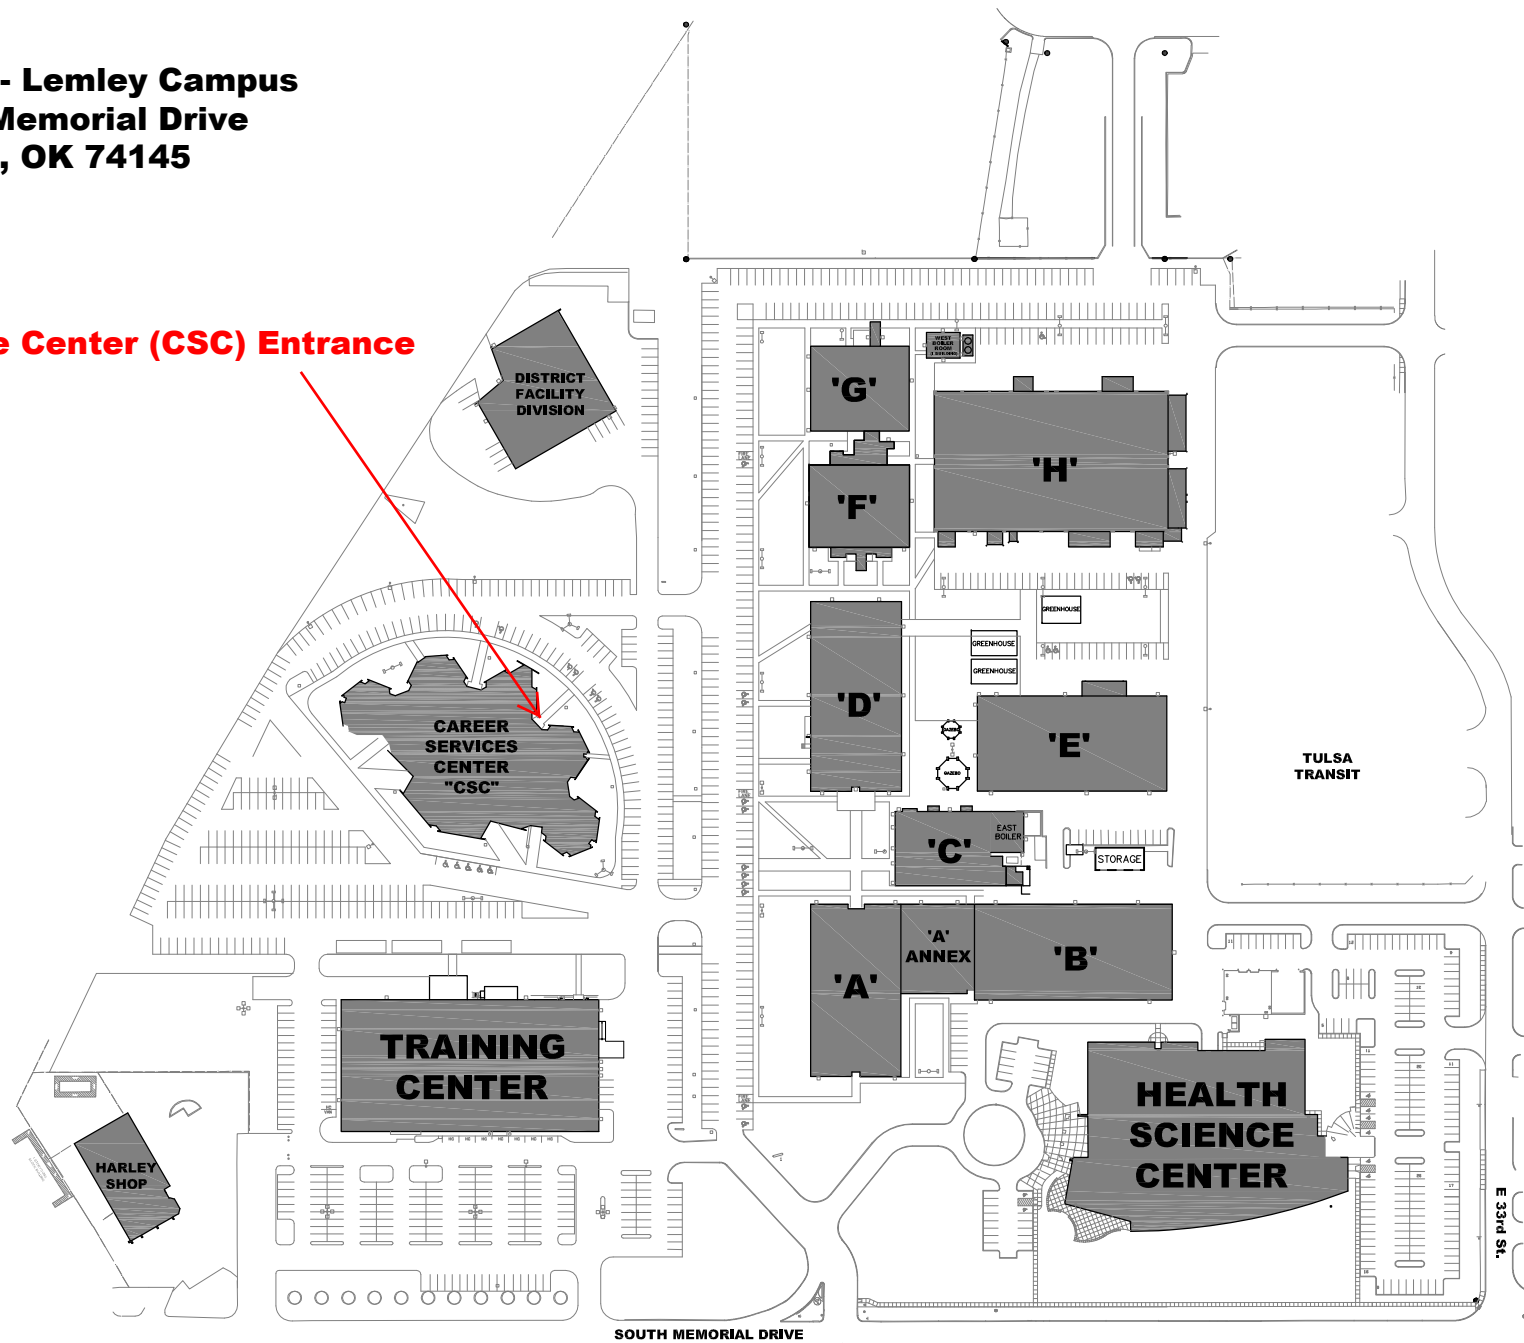

Tulsa Tech - Lemley Campus
3420 S. Memorial Drive
Tulsa, OK 74145

Career Service Center (CSC) Entrance

CAMPUS ENTRANCE

LEMLEY CAMPUS

3420 S. MEMORIAL DR.
TULSA, OKLAHOMA
918-628-5000